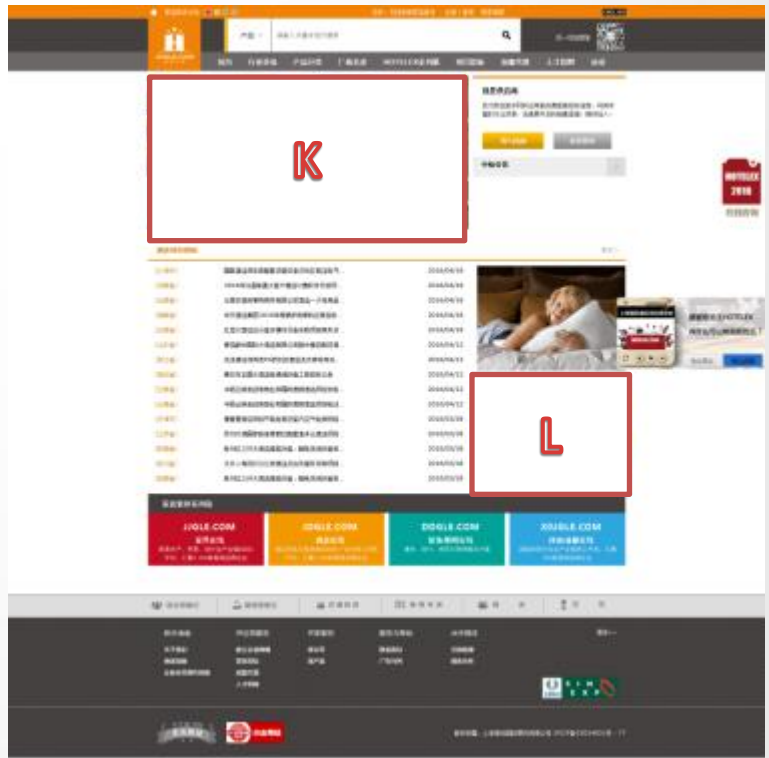

L Project Bidding Channel Homepage Right Skyscraper (Exclusively Chinese)

Specs(pix) : 310(W)x219(H)
Color Format : RGB
Format : jpg/png
File Size : <100kb
Price : 1,000/Month